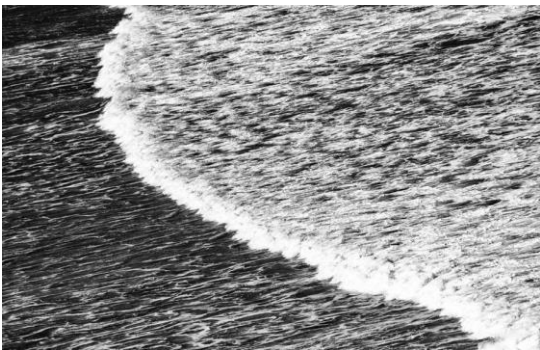

NAIRN CAMERA CLUB

PORTFOLIO COMPETITION

PORTFOLIO LAYOUT

TOPIC:-

Shapes, patterns and textures created by the sea.

*INSERT YOUR BRIEF DESCRIPTION
OF YOUR PORTFOLIO*